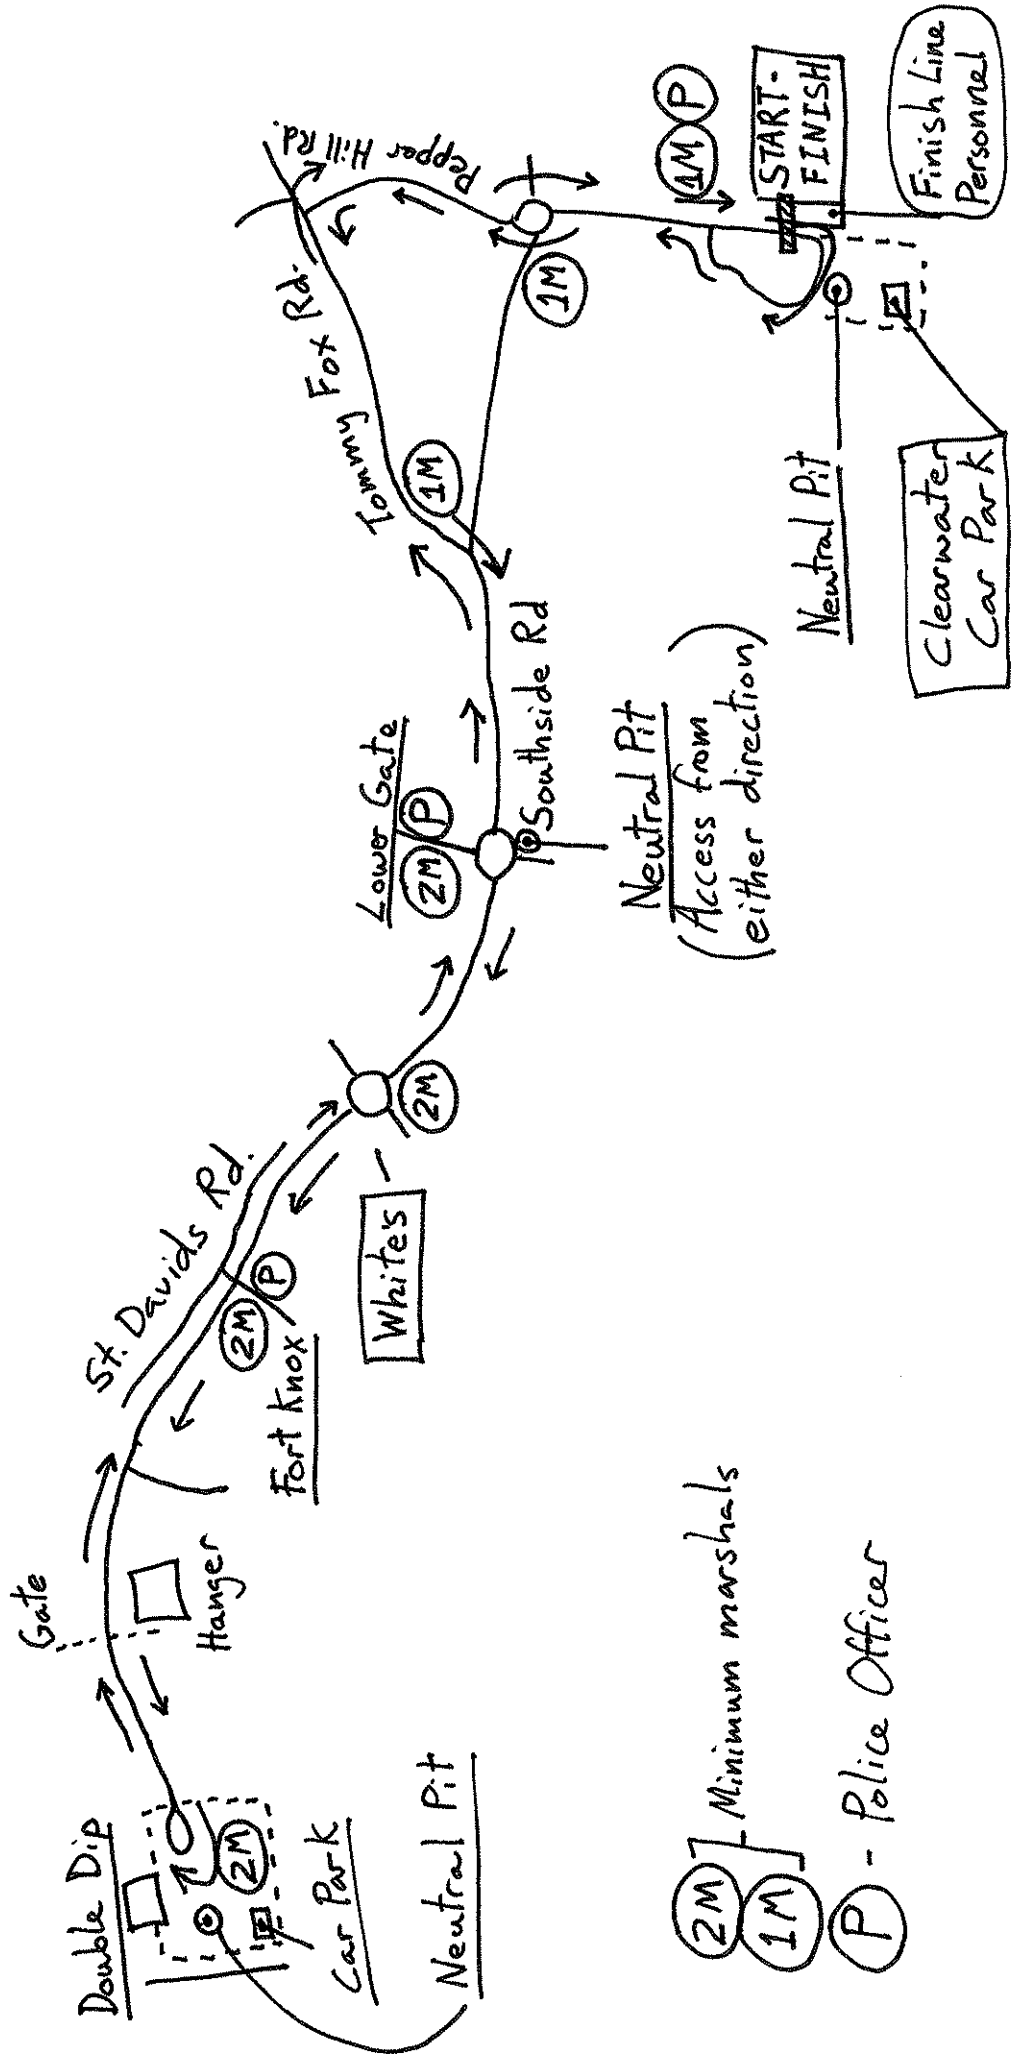

Bermuda Bicycle Association
National Championships Road Race - 28 June 2009
Course Map
1 LAP = 5.25 miles

(2M) } Minimum marshals
 (1M) }
 (P) - Police Officer