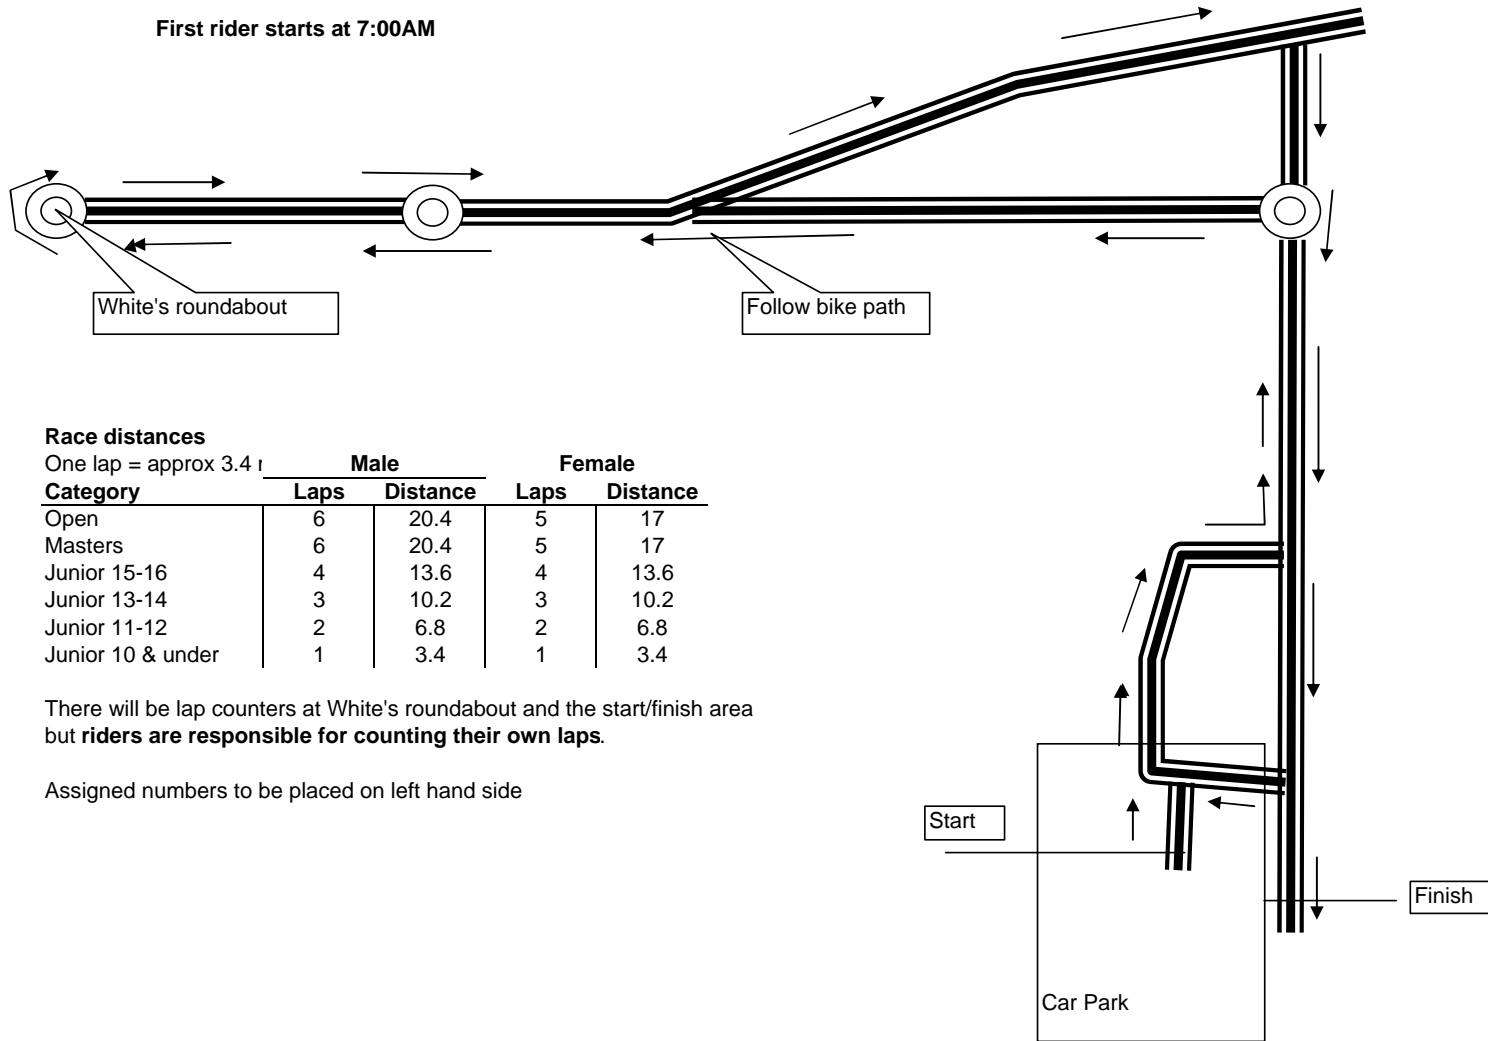

Bermuda Bicycle Association
The Bank of Bermuda Foundation Time Trial National Championship
Saturday June 27, 2009

First rider starts at 7:00AM

Race distances

One lap = approx 3.4 km

Category	Male		Female	
	Laps	Distance	Laps	Distance
Open	6	20.4	5	17
Masters	6	20.4	5	17
Junior 15-16	4	13.6	4	13.6
Junior 13-14	3	10.2	3	10.2
Junior 11-12	2	6.8	2	6.8
Junior 10 & under	1	3.4	1	3.4

There will be lap counters at White's roundabout and the start/finish area but **riders are responsible for counting their own laps.**

Assigned numbers to be placed on left hand side